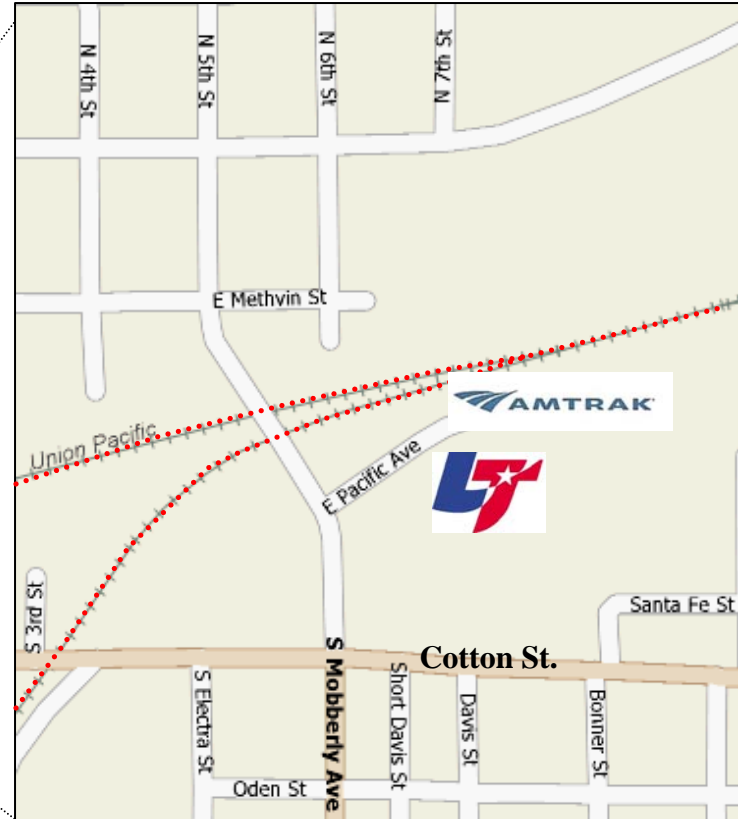

Longview Transit

Map to Administrative Offices

www.longviewtransit.com

908 Pacific Avenue, Suite 200
Longview, TX 75602

(903) 753-2287