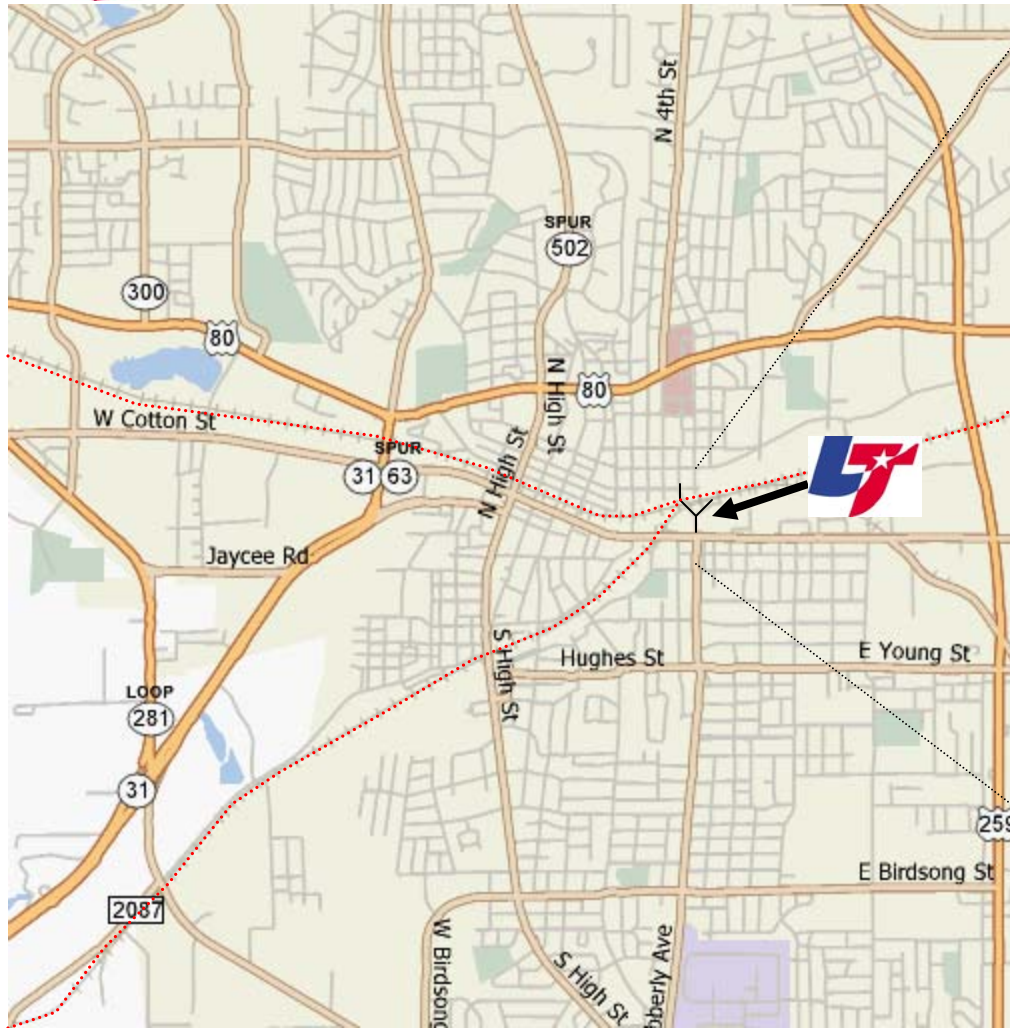

www.longviewtransit.com

908 Pacific Avenue, Suite 200
Longview, TX 75602

(903) 753-2287