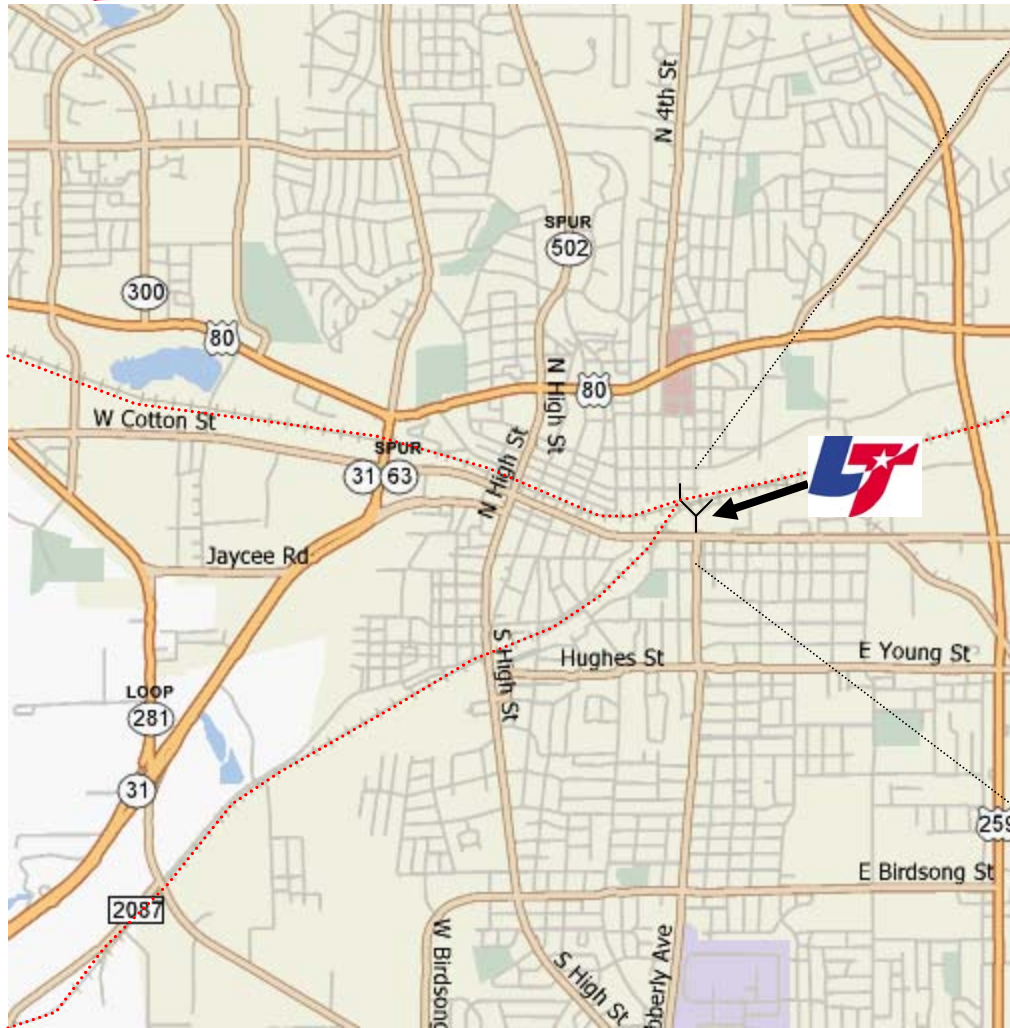

Longview Transit

Map to Administrative Offices

www.longviewtransit.com

908 Pacific Avenue, Suite 200
Longview, TX 75602

(903) 753-2287