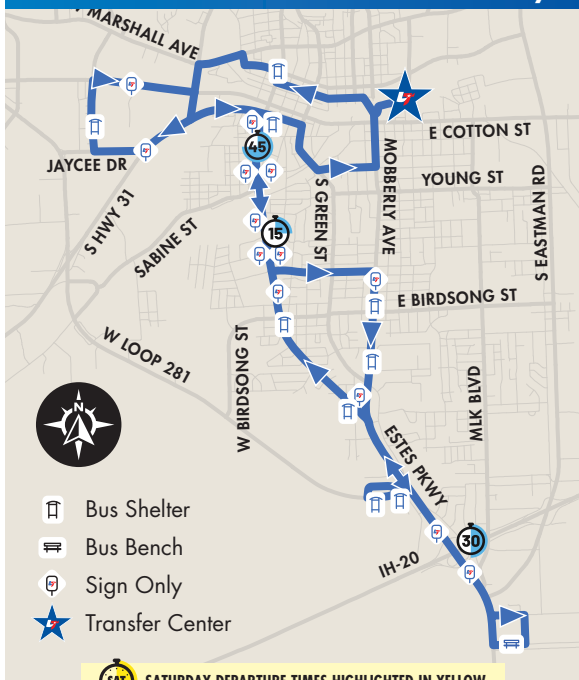

# ROUTE 1

## Mobberly / LeTourneau University

SATURDAY DEPARTURE TIMES HIGHLIGHTED IN YELLOW

TRANSFER  
CENTER

GARFIELD DR.  
@ HIGH ST.

ESTES PKWY  
@ IH-20 ACCESS

SOUTH ST.  
@ HIGH ST.

TRANSFER  
CENTER

**600A**